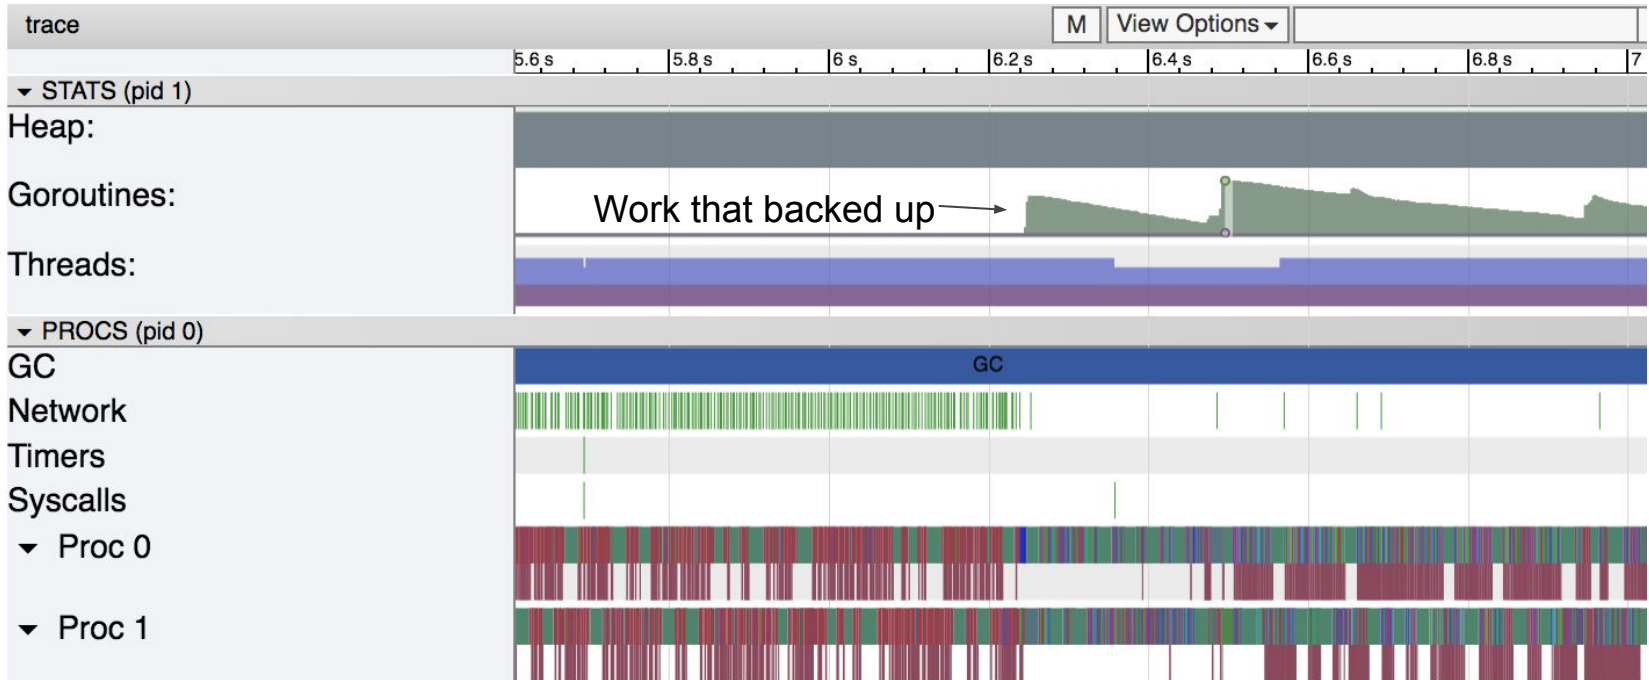

# The problem

# Proxy response should be fast

# GC Latency!

Why didn't we see that CPU was high?

---